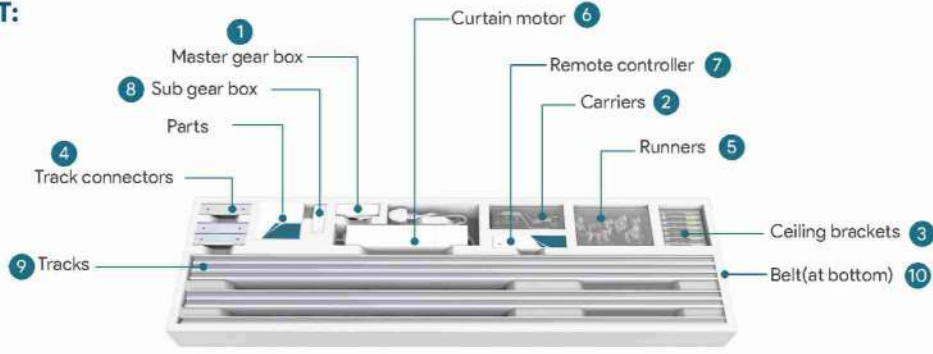

PRODUCT DESCRIPTION:

- o Manual start: Pull curtain about 10cm by hand, curtain will open or close automatically
- o Manual operation is enable in the absence of power supply
- o Middle position set: Stop location can be set at the middle for better lighting
- o Multiple controls: Remote control ,switch, or smart remote control used accordingly.
- o Automatically set memory running point: After powering off, the motor will set running point for opening and closing again when power on.
- o Customized track length: DIY design, get any length needed.

CURTAIN OPERATOR

AZCO3.2 / AZCO5.2 / AZCO7.2

SMART CURTAIN KIT:

TECHNICAL SPECIFICATION:

NORMAL POWER MOTOR - AZ CO 1.2 Nm 5W

Rated Torque : 1.2 Nm
 Rated Voltage : 220 V - 240 V AC
 Rated Power : 40 W
 Max Load : 50 Kg
 Remote Distance : >50m
 Protection Class : IP 20

LARGE
LOAD

ASSEMBLED
FAST

HIGH
TECHNOLOGY

TRACK SPECIFICATION:

Model No.	Size	Track Length (mm)	Track Connector (mm)	Adjustable Track					Suitable Size (M) (Wall To Wall)
				Track Length (mm)			Track Connector (mm)		
				500	200	100	200	100	
AZ CO 3.2	3.2 m	2	2	1	2	1	1	1	2.2 m - 3.2 m
AZ CO 5.2	5.2 m	4	4	1	2	1	1	1	4.2 m - 5.2 m
AZ CO 7.2	7.2 m	6	6	1	2	1	1	1	6.2 m - 7.2 m

Note: 500 mm, 200 mm, 100 mm tracks are adjustable track, 200 mm, 100 mm are track connectors | Optional accessories: Side mounting brackets, 90° angle